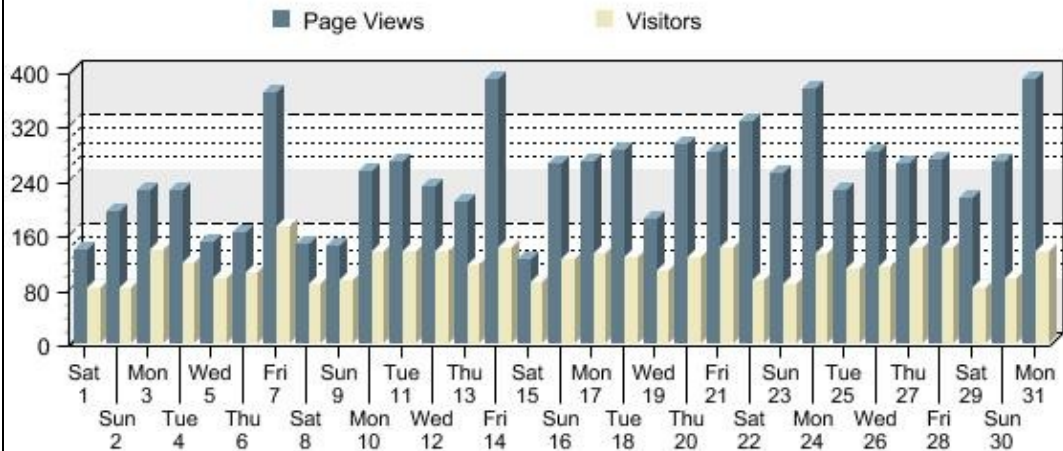

## Calendar Summary Report

Reporting Period: July 2006

Report Generated On: Wed, Sep 13, 2006 at 11:58:39 PM

Total Monthly Page Views	7,666	Average Page Views Per Day	247.29
Total Monthly Visitors	3,611	Average Visitors Per Day	116.48
Total Monthly Unique Visitors	2,176	Average Unique Visitors Per Day	70.19
Total Monthly Return Visitors	1,435	Average Return Visitors Per Day	46.29