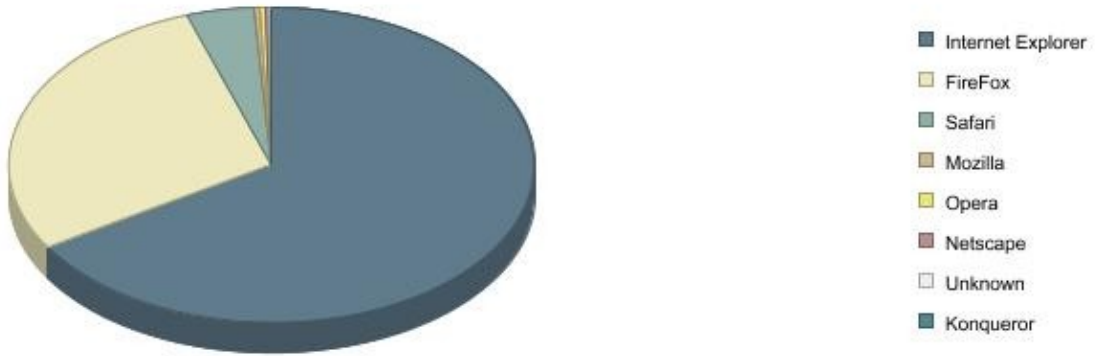

Browsers Report

Reporting Period: July 2006

View Report By: Page Views

Report Generated On: Thu, Sep 14, 2006 at 12:01:17 AM

Report Graph

Report Details

Browsers		% of total
1. Internet Explorer	5,073	66.17
2. FireFox	2,193	28.60
3. Safari	323	4.21
4. Mozilla	29	0.38
5. Opera	25	0.33
6. Netscape	18	0.23
7. Unknown	3	0.04
8. Konqueror	3	0.04
Total: »7,667		100.00%