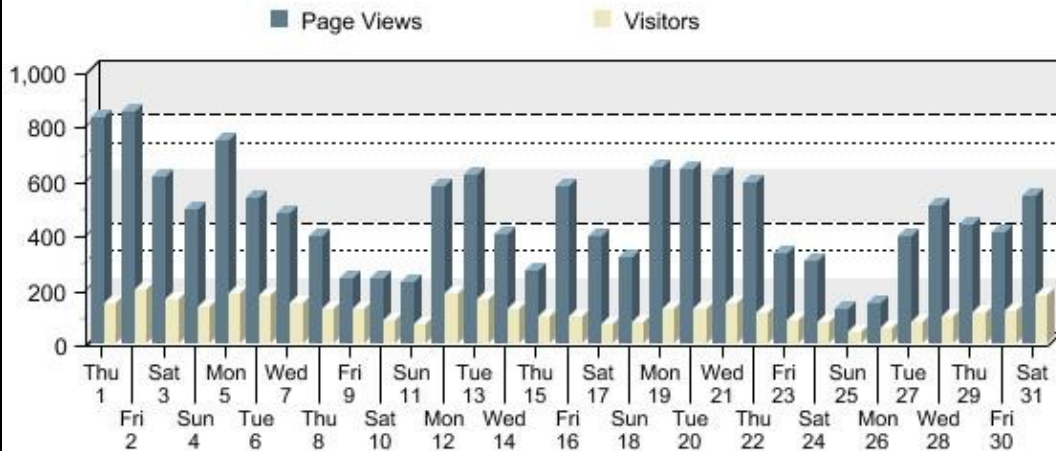

## Calendar Summary Report

**Reporting Period:** December 2005

**Report Generated On:** Wed, Jan 4, 2006 at 11:53:46 PM

<b>Total Monthly Page Views</b>	14,499	<b>Average Page Views Per Day</b>	467.71
<b>Total Monthly Visitors</b>	3,743	<b>Average Visitors Per Day</b>	120.74
<b>Total Monthly Unique Visitors</b>	1,927	<b>Average Unique Visitors Per Day</b>	62.16
<b>Total Monthly Return Visitors</b>	1,816	<b>Average Return Visitors Per Day</b>	58.58