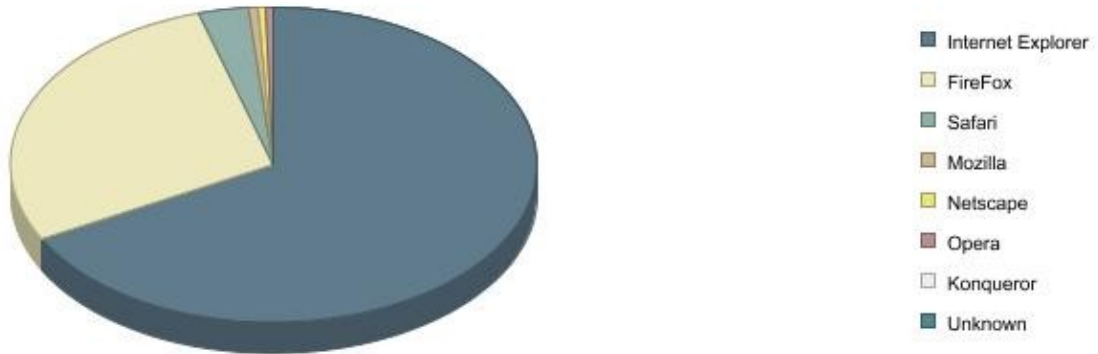

Browsers Report

Reporting Period: December 2005

View Report By: Page Views

Report Generated On: Wed, Jan 4, 2006 at 11:56:47 PM

Report Graph

Report Details

Browsers		% of total
1. Internet Explorer	9,749	67.24
2. FireFox	4,092	28.22
3. Safari	436	3.01
4. Mozilla	92	0.63
5. Netscape	69	0.48
6. Opera	58	0.40
7. Konqueror	2	0.01
8. Unknown	1	0.01
Total: »14,499		100.00%