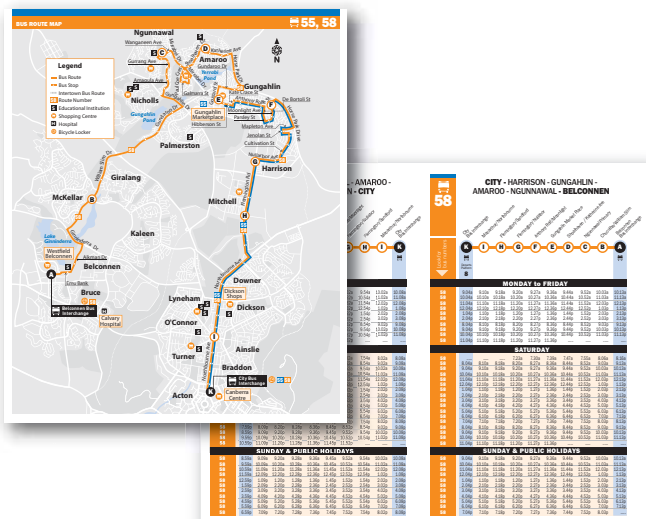

RailGallery.info © 2006

Changes to ACTION at a glance ....

- changes to evening and weekend bus routes and numbers
- services to the new suburb of Harrison
- additional express services in peak periods
- use of articulated buses in peak periods for extra capacity
- improved connections between routes and intertown services, particularly weekends and evenings
- increased frequency for intertown services for evenings
- improved, reliable evening services
- memory timetable for evenings and weekends
- services from Manuka to Fyshwick
- morning services to Canberra Railway Station
- services to the Canberra Eye Hospital
- services to the National Zoo and Aquarium, Telstra Tower and the Botanic Gardens during school holidays.

Don't miss the bus

To find out what has changed check out the new timetables and maps at www.action.act.gov.au or call ACTION on 13 17 10.

New printed bus timetables will be available from all bus interchanges and Canberra Connect shopfronts from **Monday 27 November 2006.**

Accessibility

ACTION is committed to making its information and services accessible to as many people as possible. If you have difficulty reading this document and would like to receive it in an alternative format - such as large print - please telephone **13 17 10.**

ACTION's new network begins 4 December 2006

Includes changes to weekend / evening bus routes

Making it easier for you.